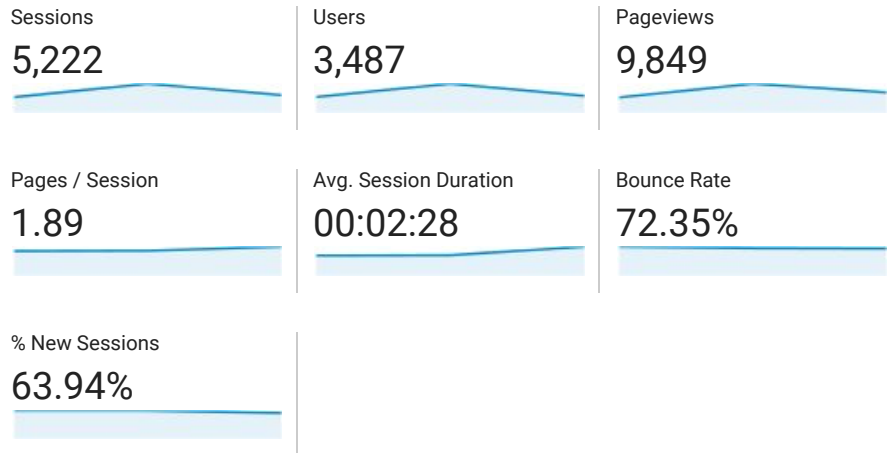

Mar 18, 2017 - May 18, 2017

Audience Overview

All Users
100.00% Sessions

Overview

■ New Visitor ■ Returning Visitor

Language	Sessions	% Sessions
1. en-us	3,403	65.17%
2. en-gb	489	9.36%
3. sv-se	374	7.16%
4. nl-nl	167	3.20%
5. nl	114	2.18%
6. en-ca	69	1.32%
7. sv	61	1.17%
8. vi	46	0.88%
9. en-au	41	0.79%
10. es	36	0.69%