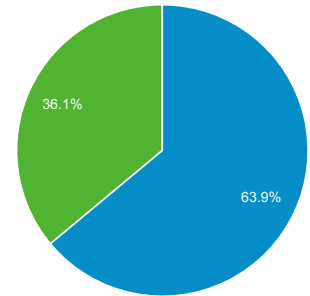

Mar 18, 2017 - May 18, 2017

Audience Overview

All Users
100.00% Sessions

Overview

■ New Visitor ■ Returning Visitor

Language	Sessions	% Sessions
1. en-us	3,403	65.17%
2. en-gb	489	9.36%
3. sv-se	374	7.16%
4. nl-nl	167	3.20%
5. nl	114	2.18%
6. en-ca	69	1.32%
7. sv	61	1.17%
8. vi	46	0.88%
9. en-au	41	0.79%
10. es	36	0.69%