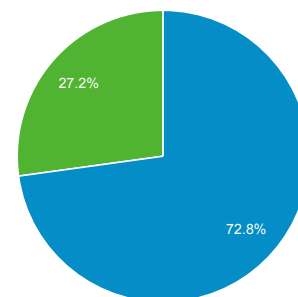

## Audience Overview

All Users  
100.00% Sessions

Sep 14, 2017 - Nov 13, 2017

### Overview

■ New Visitor ■ Returning Visitor

Language	Sessions	% Sessions
1. en-us	2,556	67.39%
2. en-gb	460	12.13%
3. sv-se	218	5.75%
4. sv	57	1.50%
5. en-au	43	1.13%
6. en-ca	39	1.03%
7. ru	28	0.74%
8. nl	26	0.69%
9. c	25	0.66%
10. de	25	0.66%